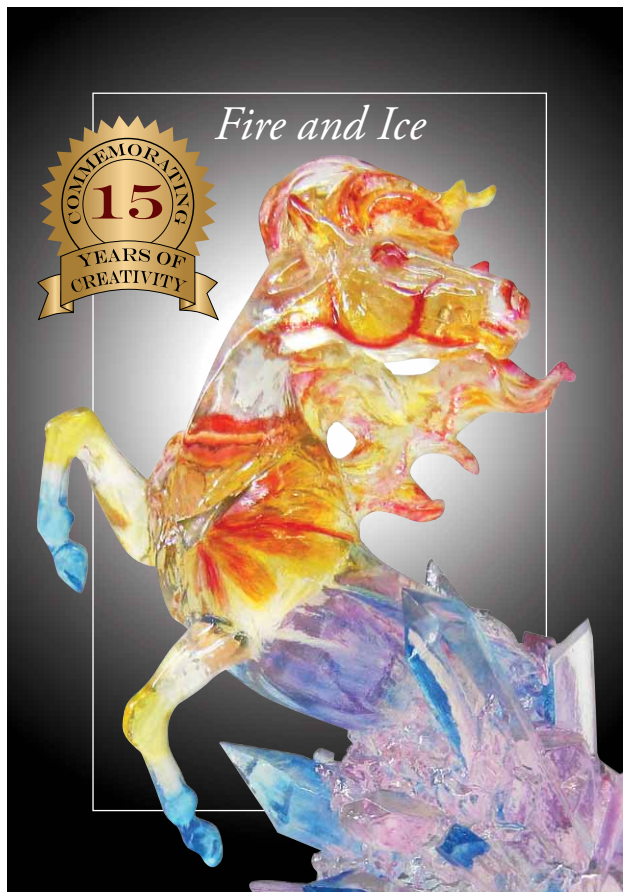

Spring 2018  
45th Release

THE TRAIL OF  
PAINTED PONIES

*Fire and Ice*

To mark the occasion of fifteen years of creative excellence, The Trail of Painted Ponies has created this very special, commemorative figurine. Titled “Fire and Ice,” and cast in clear resin, it depicts a fiery stallion rearing and twisting like

a flame from blue ice crystals in a striking representation of the creative process behind each Painted Pony, where the horse serves as inspiration for a wholly original artistic vision.

To learn more about the artist and this Painted Pony, please visit: [www.paintedponies.com](http://www.paintedponies.com).